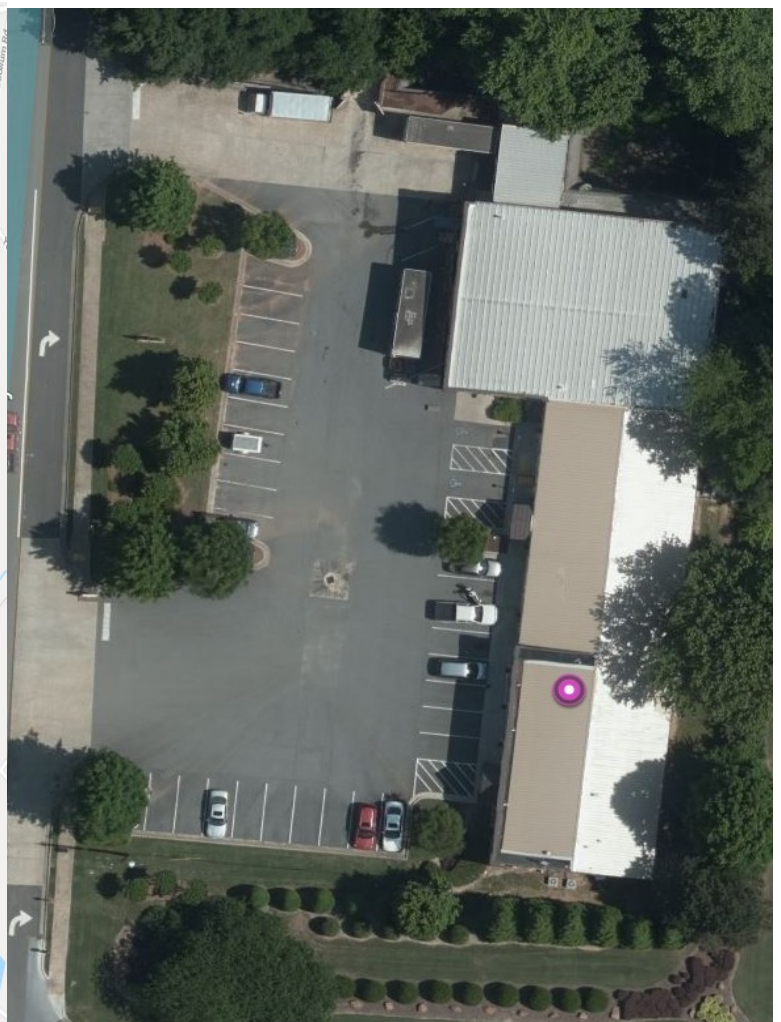

For LEASE

Aerial map

The WORD Team / ERA Sunrise Realty / www.wordteam.net

Terry Word / Cell: 770-617-7098 / efax: 678-288-5395 / terryword1@gmail.com

Tabra Word / Cell: 404-379-7455 / efax 678-288-5395 / tabraword@gmail.com

157 Reinhardt College Pkwy Canton Ga 30114 770-720-1515 ext 3206